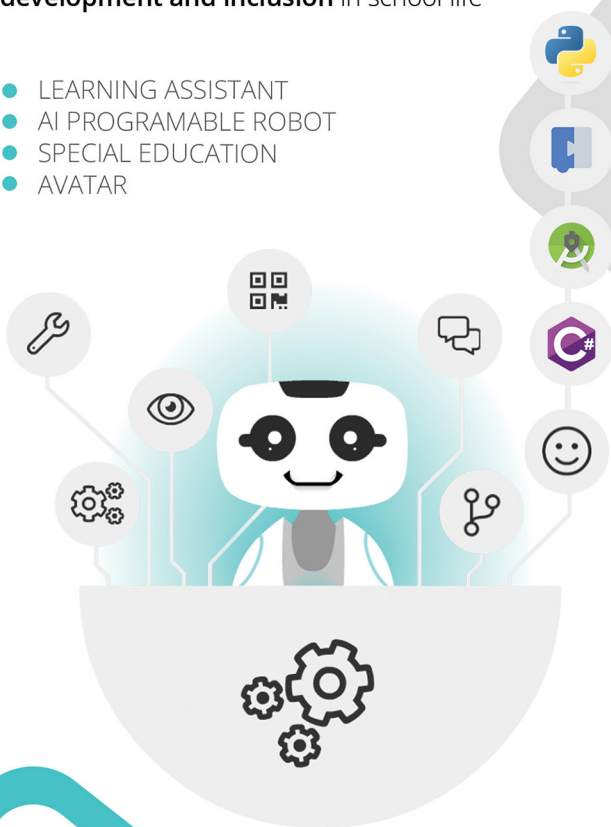

EMOTIONAL AI SERVING EDUCATION

Buddy, a fully programmable robot, highly versatile. Empowering students with Empathy, Learning, and Fun to boost students' learning, emotional development and inclusion in school life

- LEARNING ASSISTANT
- AI PROGRAMABLE ROBOT
- SPECIAL EDUCATION
- AVATAR

ADOPT BUDDY

Copyright © 2024

BLUE FROG
THE ROBOT COMPANY